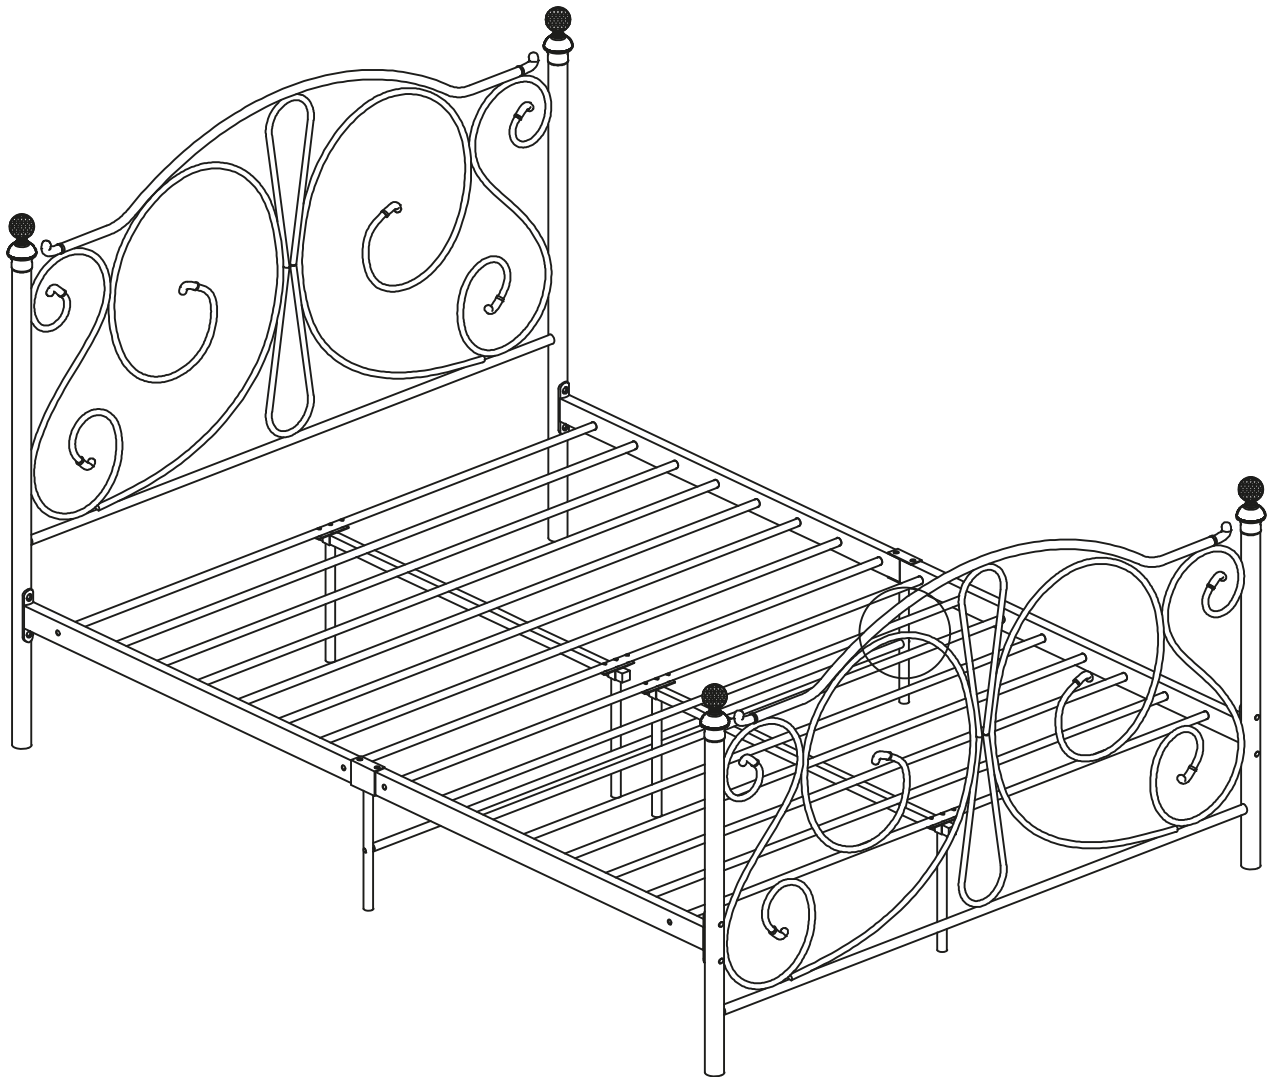

x4

CODE	HARDWARE	QTY
B	M6X30	8
E	M6	8

6

x4

x2

CODE	HARDWARE	QTY
B	M6X30	2
C	M6X55	4

Thank you for your purchase, we hope you enjoy your product. If so please do leave a 5 star feedback on Home Treats Trust Pilot page. ★★ ★★ ★★ ★★ ★★